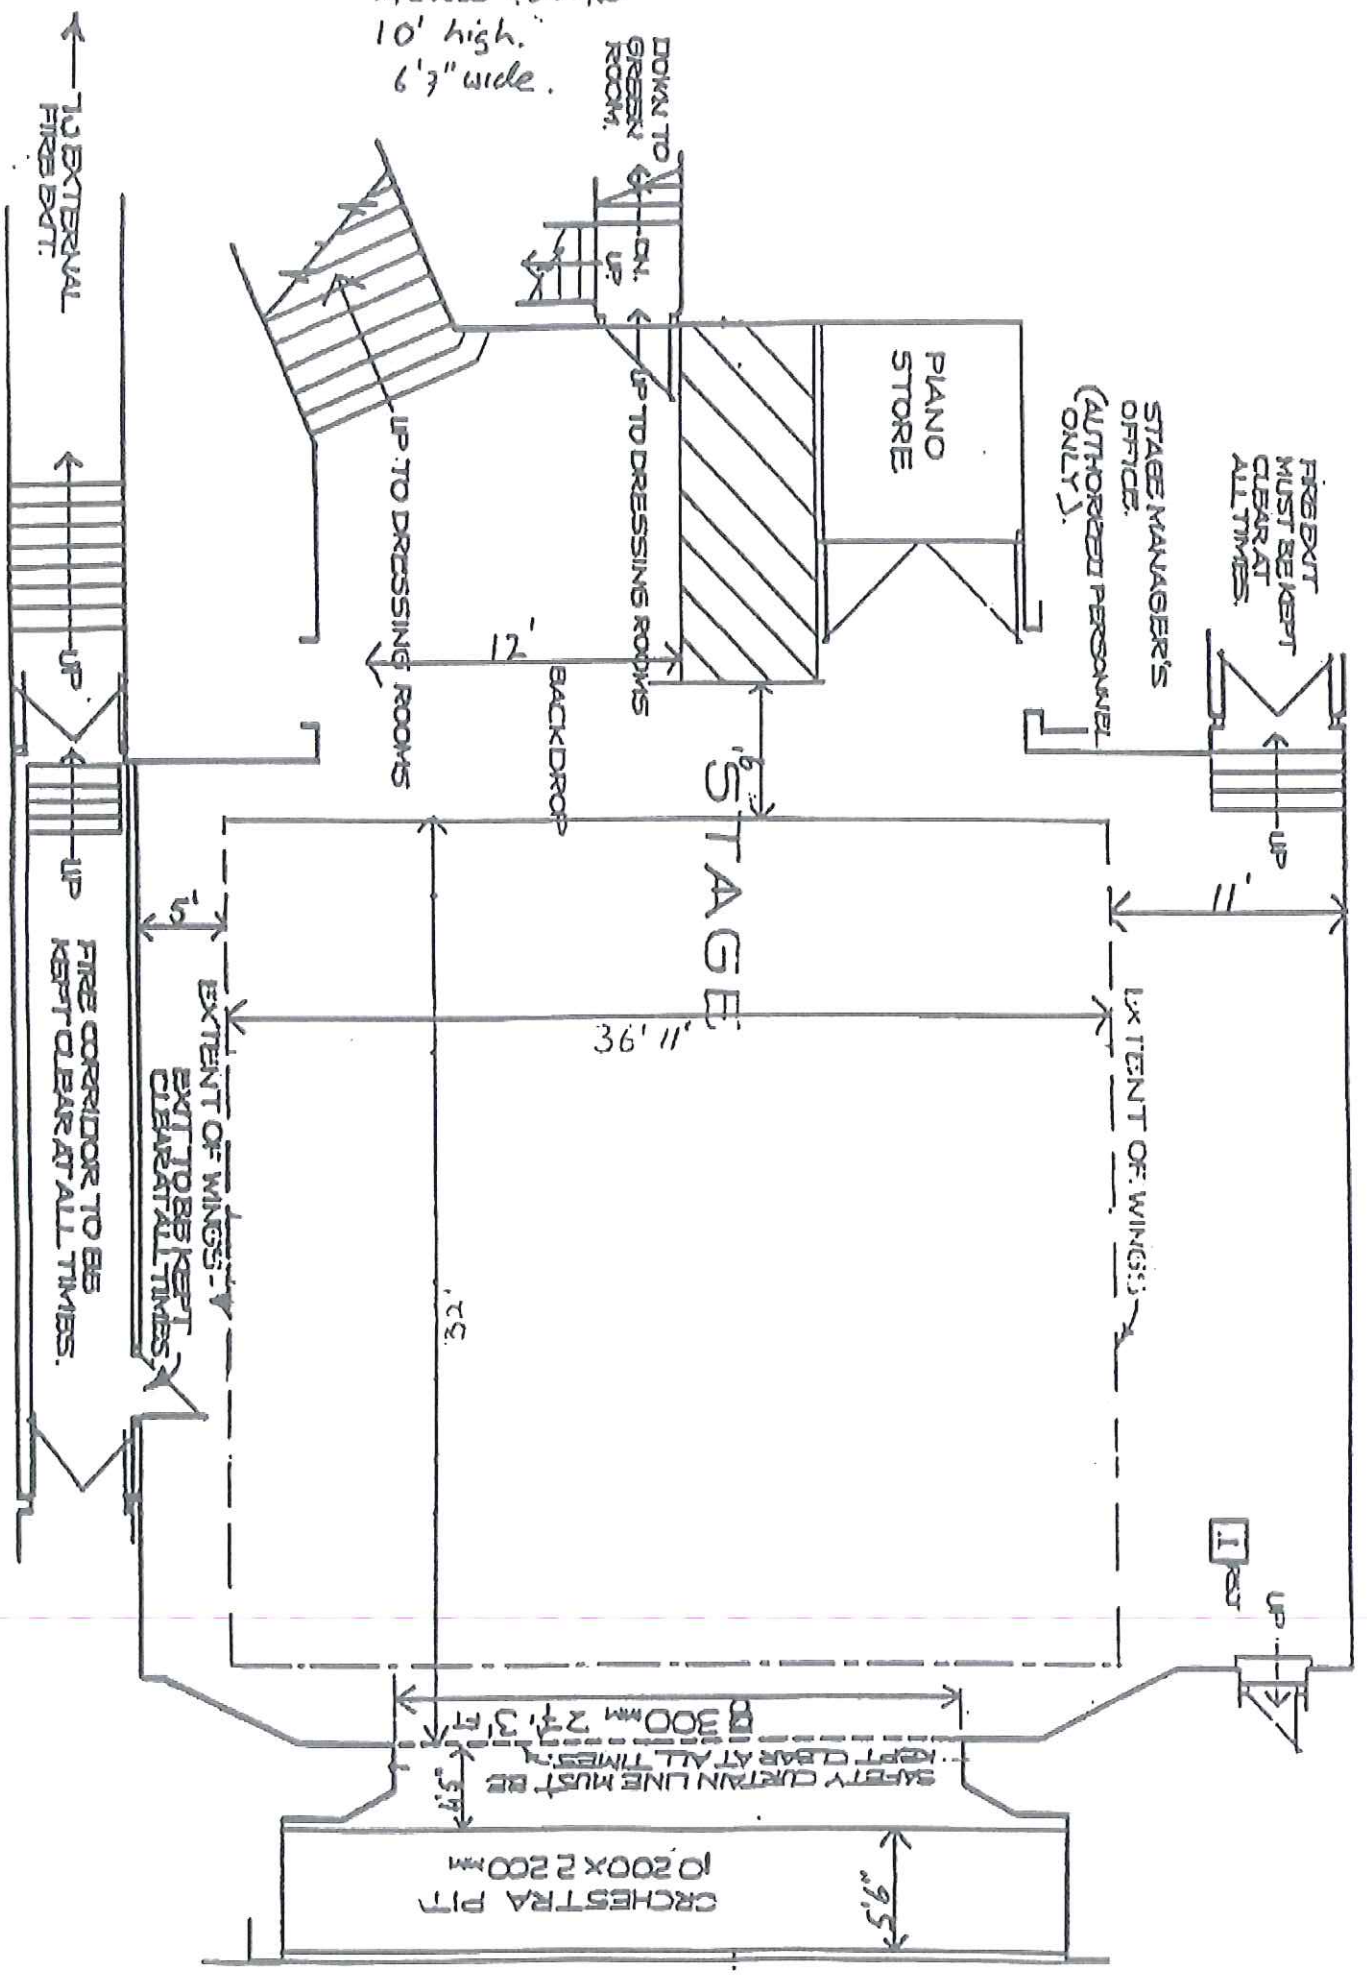

ACCESS DOORS  
10' high.  
6'3" wide.

Plan - Not to Scale

Symbol	Name	Wattage
L	Pako 3 Plan	
[ ]	Source 4 15/30	750
□	Source 4 Par MEL v3	875
□	Source 4j 25/50	875
□	SL 15/32	850
□	Cantata F Fresnel	1200